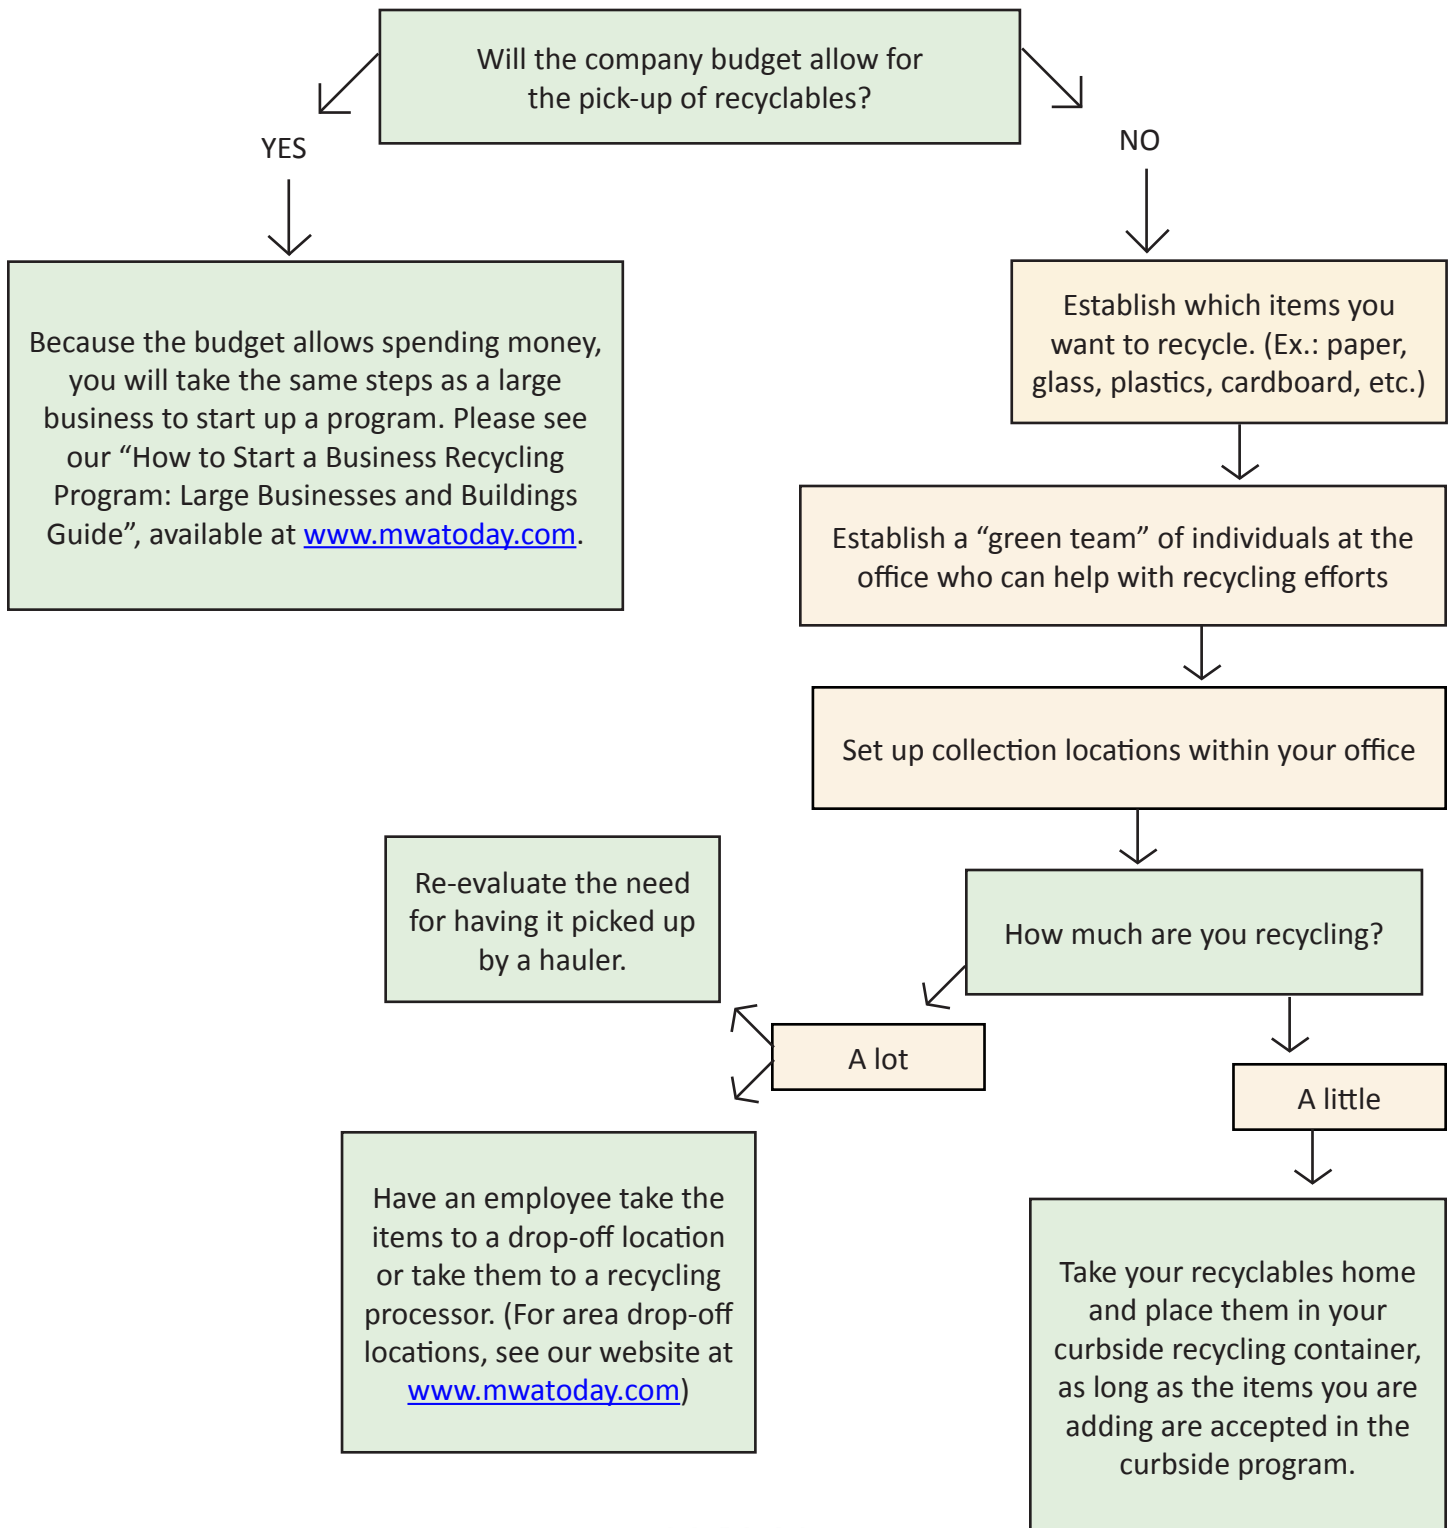

Recycling for Small Businesses

Cost-Effective Programs

Metro Waste Authority

Your Partner in Environmental Solutions

For more information on starting a business recycling program, visit www.mwatoday.com or 515-244-0021.