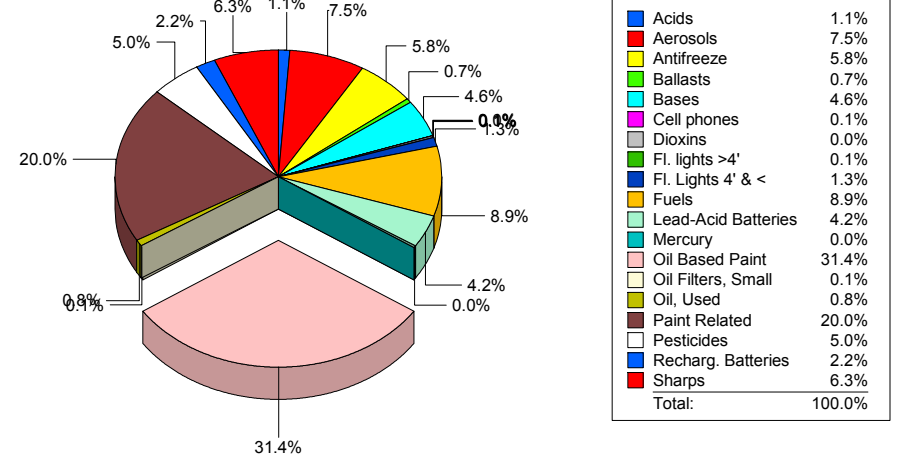

2009 Collection Results Totals for Boone County Landfill

Service Area Material Listings

	Acids	Aerosols	Antifreeze	Ballasts	Bases	Cell phones	Dioxins	Fl. lights >4'	Fl. Lights 4' & <	Fuels	Lead-Acid Batteries	Mercury	Oil Based Paint	Oil Filters, Small	Oil, Used
Material Totals	79	525	404	50	326	4	2	9	89	623	297	2	2,203	8	59

Service Area Total Listings

Total lbs. Collected	7,024
Events	7
Customers	240
Customers/Event	34.29
lbs./Vehicle	29.26

Pounds of Material per Waste Stream

Percent of Material per Waste Stream

Paint Related	Pesticides	Recharg. Batteries	Sharps	Total lbs. Collected
1,402	349	152	441	7,024