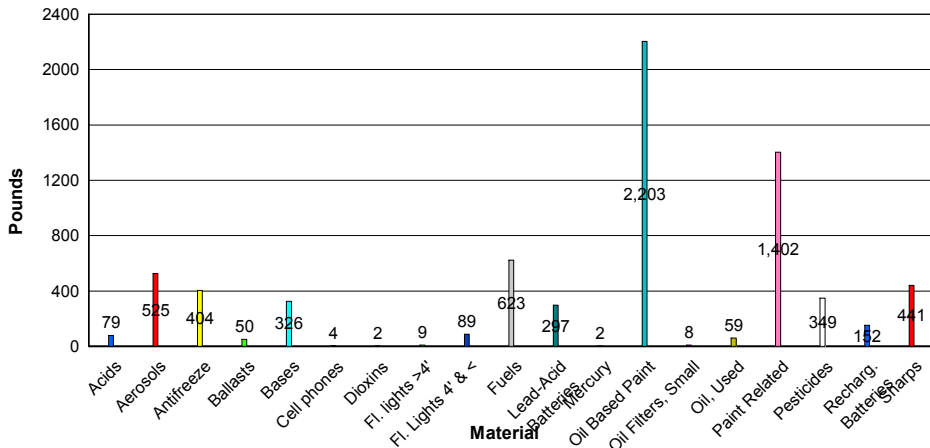

2009 Collection Results Totals for Boone County Landfill

Service Area Material Listings

	Acids	Aerosols	Antifreeze	Ballasts	Bases	Cell phones	Dioxins	Fl. lights >4'	Fl. Lights 4' & <	Fuels	Lead-Acid Batteries	Mercury	Oil Based Paint	Oil Filters, Small	Oil, Used
Material Totals	79	525	404	50	326	4	2	9	89	623	297	2	2,203	8	59

Service Area Total Listings

Total lbs. Collected	7,024
Events	7
Customers	240
Customers/Event	34.29
lbs./Vehicle	29.26

Pounds of Material per Waste Stream

Percent of Material per Waste Stream

Paint Related	Pesticides	Recharg. Batteries	Sharps	Total lbs. Collected
1,402	349	152	441	7,024