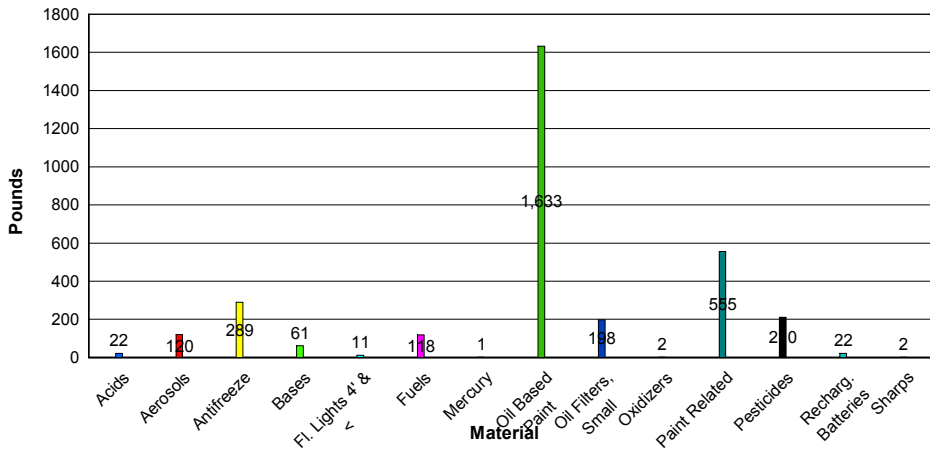

2009 Collection Results Totals for Grundy County Landfill

Service Area Material Listings

	Acids	Aerosols	Antifreeze	Bases	Fl. Lights 4' & <	Fuels	Mercury	Oil Based Paint	Oil Filters, Small	Oxidizers	Paint Related	Pesticides	Recharg. Batteries	Sharps	Total lbs. Collected
Material Totals	22	120	289	61	11	118	1	1,633	198	2	555	210	22	2	3,244

Service Area Total Listings

Total lbs. Collected	3,244
Events	2
Customers	48
Customers/Event	24.00
lbs./Vehicle	67.59

Pounds of Material per Waste Stream

Percent of Material per Waste Stream