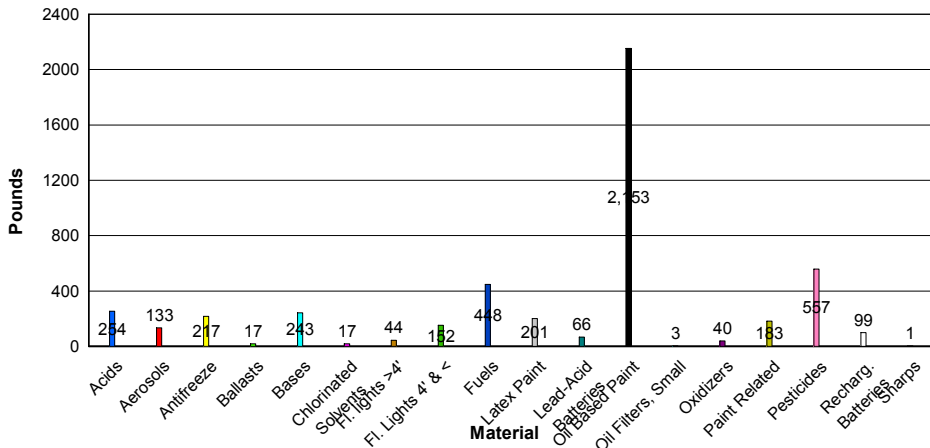

## 2009 Collection Results Totals for South Central Iowa Landfill Agency

### Service Area Material Listings

	Acids	Aerosols	Antifreeze	Ballasts	Bases	Chlorinate d	Fl. lights >4'	Fl. Lights 4' & <	Fuels	Latex Paint	Lead-Acid Batteries	Oil Based Paint	Oil Filters, Small	Oxidizers	Paint Related
Material Totals	254	133	217	17	243	17	44	152	448	201	66	2,153	3	40	183

### Service Area Total Listings

Total lbs. Collected	4,827
Events	5
Customers	99
Customers/Event	19.80
lbs./Vehicle	48.76

### Pounds of Material per Waste Stream