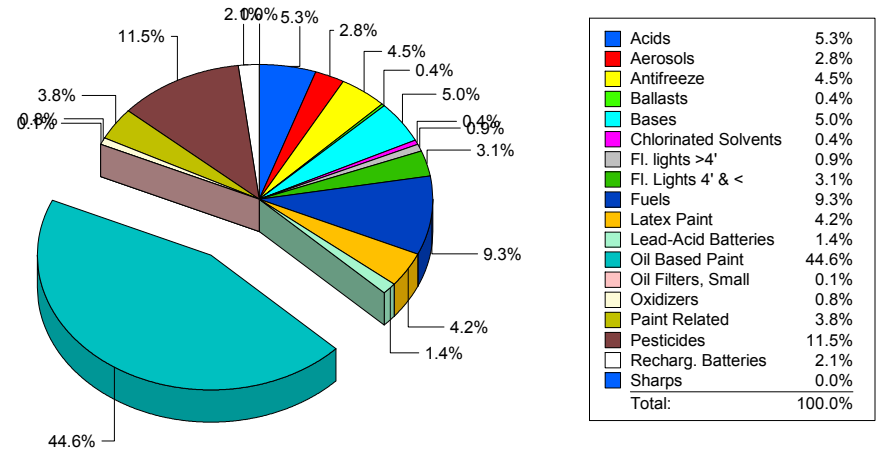

Percent of Material per Waste Stream