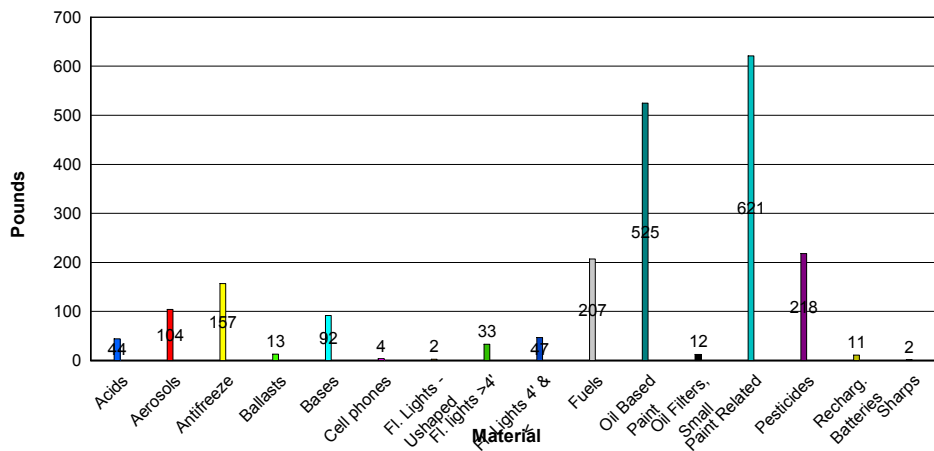

2009 Collection Results Totals for South Dallas County Landfill Association

Service Area Material Listings

	Acids	Aerosols	Antifreeze	Ballasts	Bases	Cell phones	Fl. Lights - Ushaped	Fl. lights >4'	Fl. Lights 4' & <	Fuels	Oil Based Paint	Oil Filters, Small	Paint Related	Pesticides	Recharg. Batteries
Material Totals	44	104	157	13	92	4	2	33	47	207	525	12	621	218	11

Service Area Total Listings

Total lbs. Collected	2,092
Events	1
Customers	85
Customers/Event	85.00
lbs./Vehicle	24.61

Pounds of Material per Waste Stream

Percent of Material per Waste Stream

Sharps	Total lbs. Collected
2	2,092