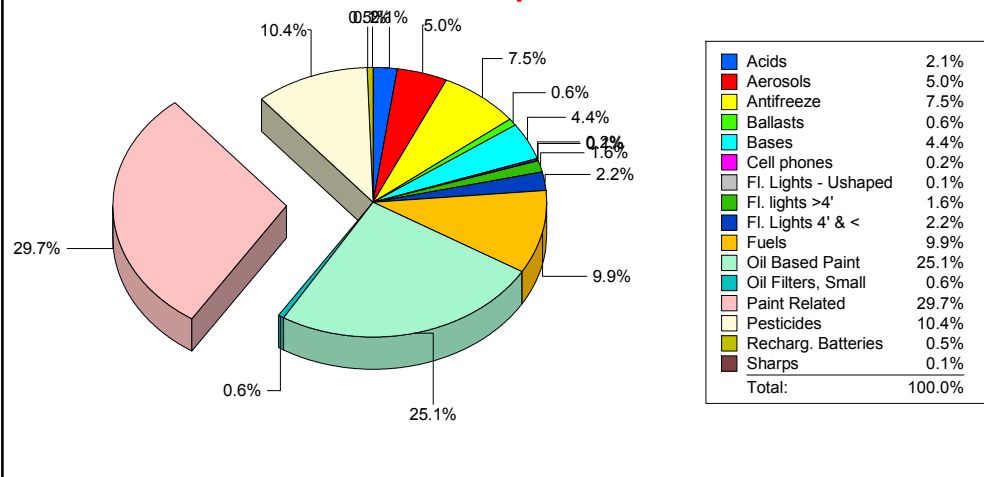

2009 Collection Results Totals for South Dallas County Landfill Association

Service Area Material Listings

	Acids	Aerosols	Antifreeze	Ballasts	Bases	Cell phones	Fl. Lights - Ushaped	Fl. lights >4'	Fl. Lights 4' & <	Fuels	Oil Based Paint	Oil Filters, Small	Paint Related	Pesticides	Recharg. Batteries
Material Totals	44	104	157	13	92	4	2	33	47	207	525	12	621	218	11

Service Area Total Listings

Total lbs. Collected	2,092
Events	1
Customers	85
Customers/Event	85.00
lbs./Vehicle	24.61

Pounds of Material per Waste Stream

Percent of Material per Waste Stream

Sharps	Total lbs. Collected
2	2,092